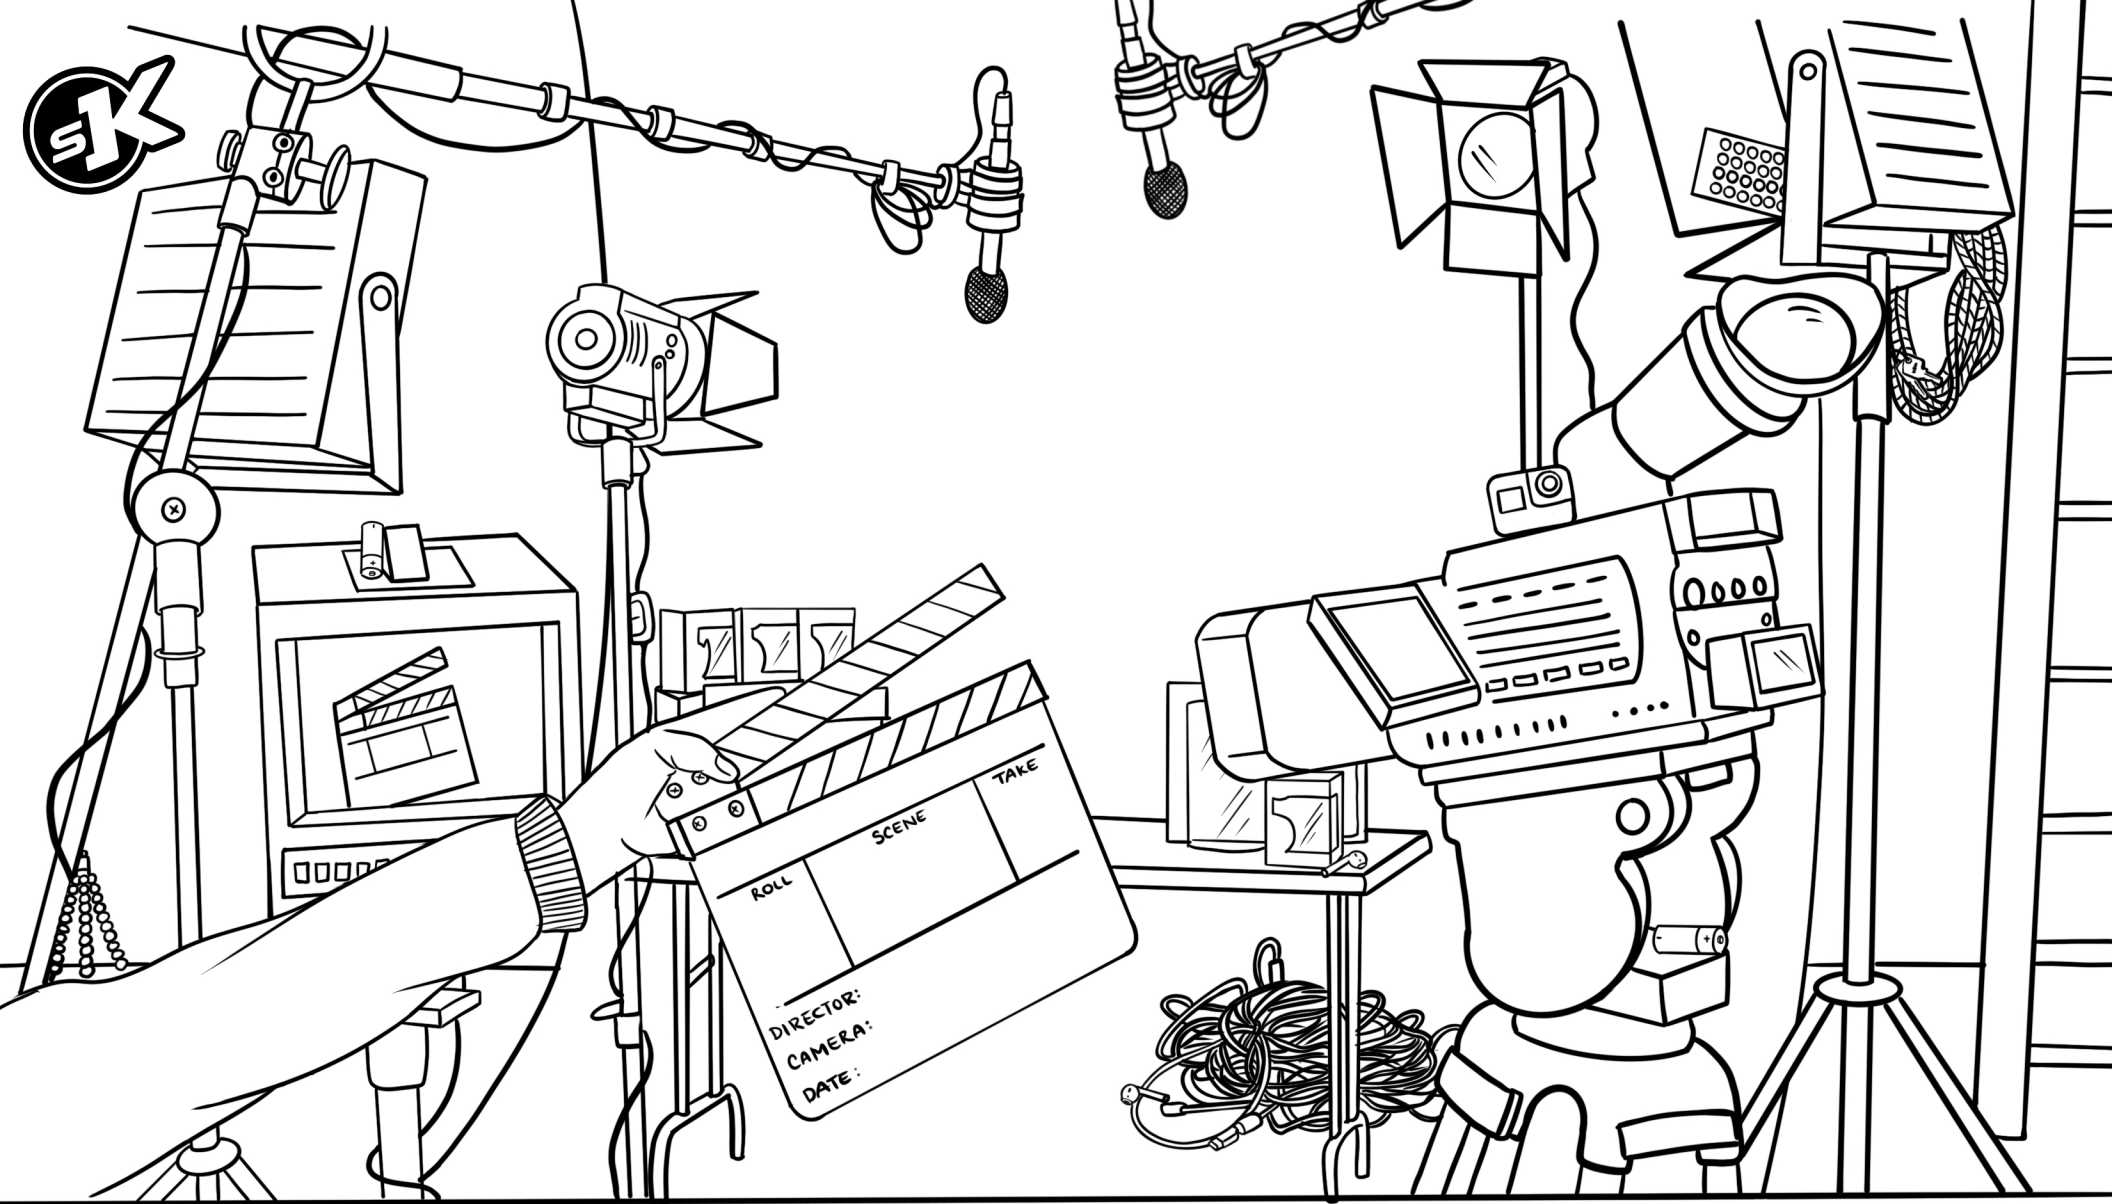

Adam and Eve  
Genesis 1:26-31

Oh no! Greg lost a few things in the studio, can you help him find them?

Two Batteries

Both Earbuds

A Tripod

His Keys!

Mini Video Camera

LED Remote